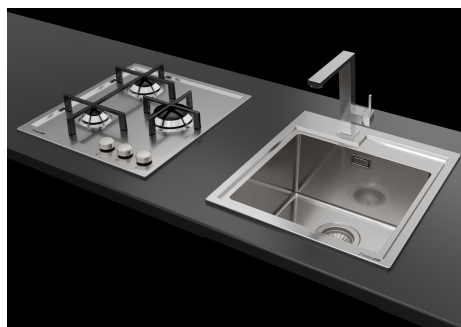

GALLERY

OPTIONAL ACCESSORIES